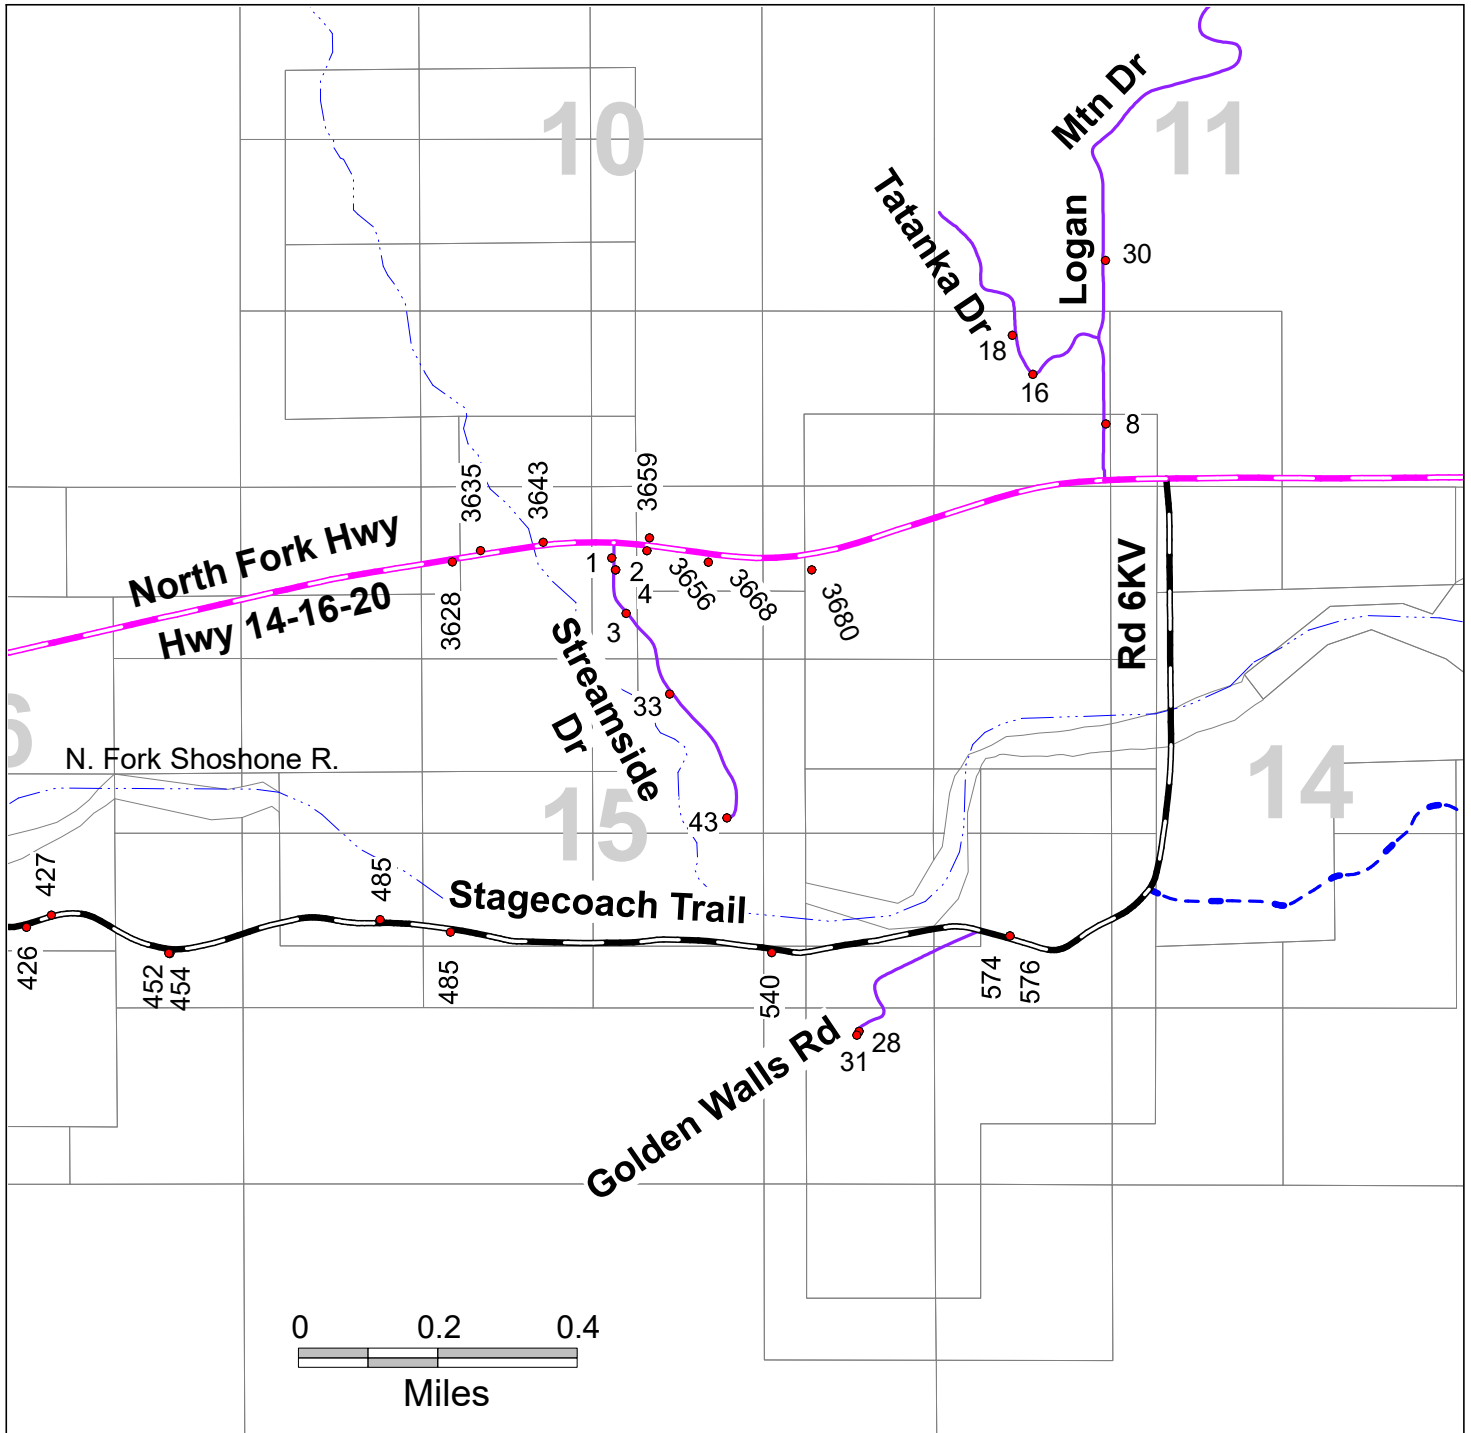

This map is for informational purposes only. The location and extent of roads, accesses, and property lines depicted hereon do not guarantee legal right of passage, ingress and egress, or property boundaries.

T52N R104W DETAIL A

52104A

- County Maintained
 - Chip Sealed
 - Dirt (various grades)
- State Maintained
 - Chip Sealed
 - Forest Service Maintained
 - Dirt (various grades)
 - Private Road
 - Various Surfaces

Cross Reference Road List:
 Dunn Cr Rd = Rd 6FV
 Jim Mtn Rd = Rd 6GV
 Northfork Hwy = Yellowstone Hwy; US Hwy 14-16-20
 Rd 6MR = Hidden Valley Ranch Rd